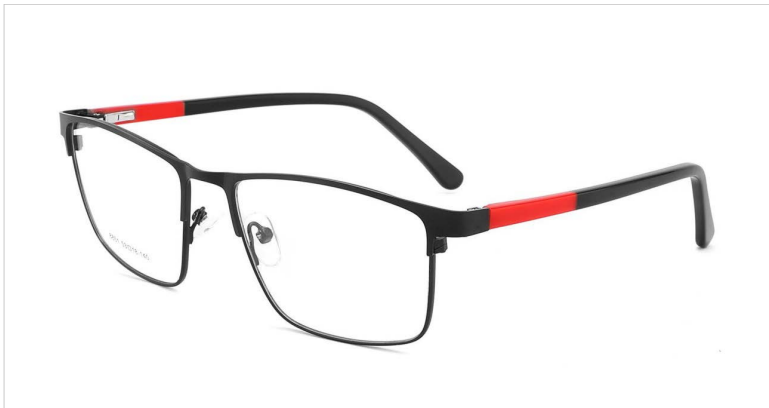

## FRAME DETAILS

Ready Stock

NO MOQ

Metal Front

Acetate Temple

Spring hinge

Front View

C1 Black

C2 Gun

C3 Brown

C4 Blue

C5 Silver

# HZ8851

SIZE: 53-18-140